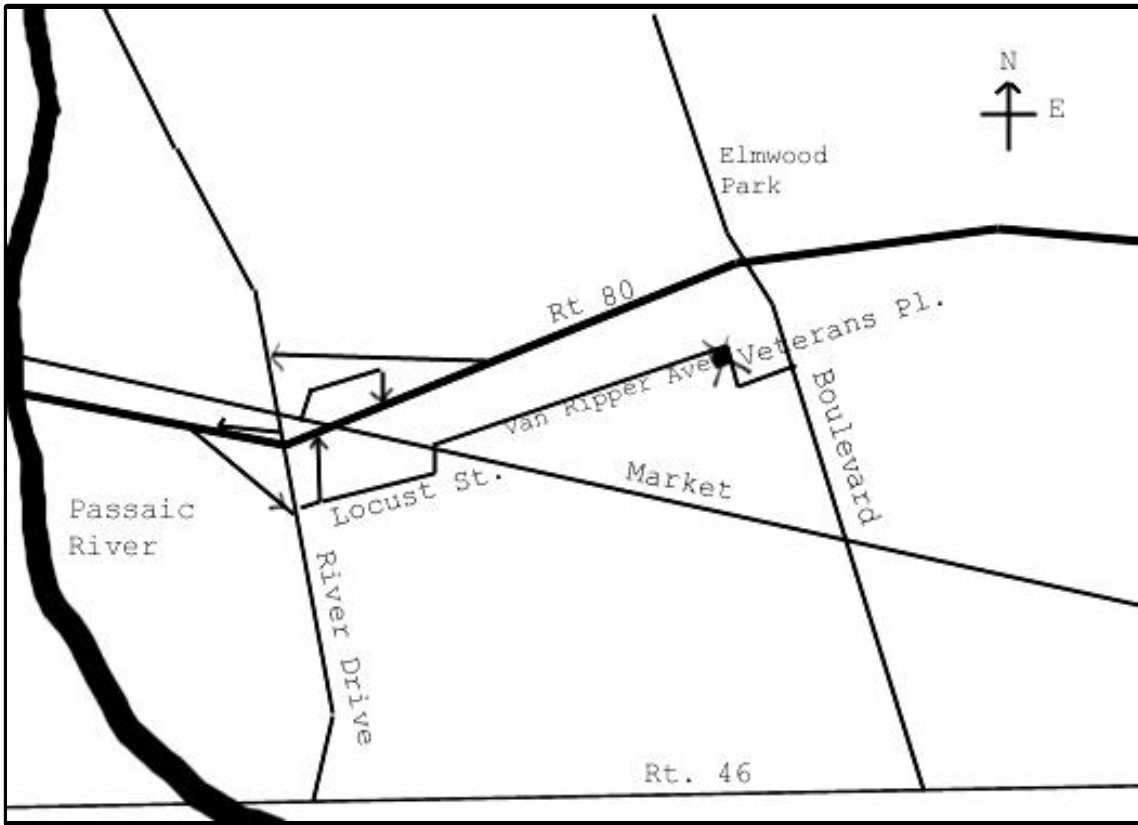

VFW Hall, Elmwood Park, NJ

6 Veterans Place
Elmwood Park, NJ, 07407

From 80E:

exit 61 (507/Garfield/Elmwood Park); left at light at end of ramp (River Drive); right at next light onto Market St.(under Rte 80). Go under Rte80 again, and make an immediate left onto Van Ripper. Make the 5th right onto Veterans Place--VFW is on the corner.

From 80W:

exit 61 (507/Garfield/Elmwood Park); left at light at end of ramp onto River Drive; immediate left at light onto Market St; go under Rte80 again, and make an immediate left onto Van Ripper. Make the 5th right onto Veterans Place--VFW is on the corner.

Rte 46 East or West:

turn onto Boulevard (North--away from Garfield); go through 1 light (Market St) and take next left onto Veteran's Place (if you miss Veteran's Place, make the next left onto Van Ripper); VFW is 1 block up on corner.