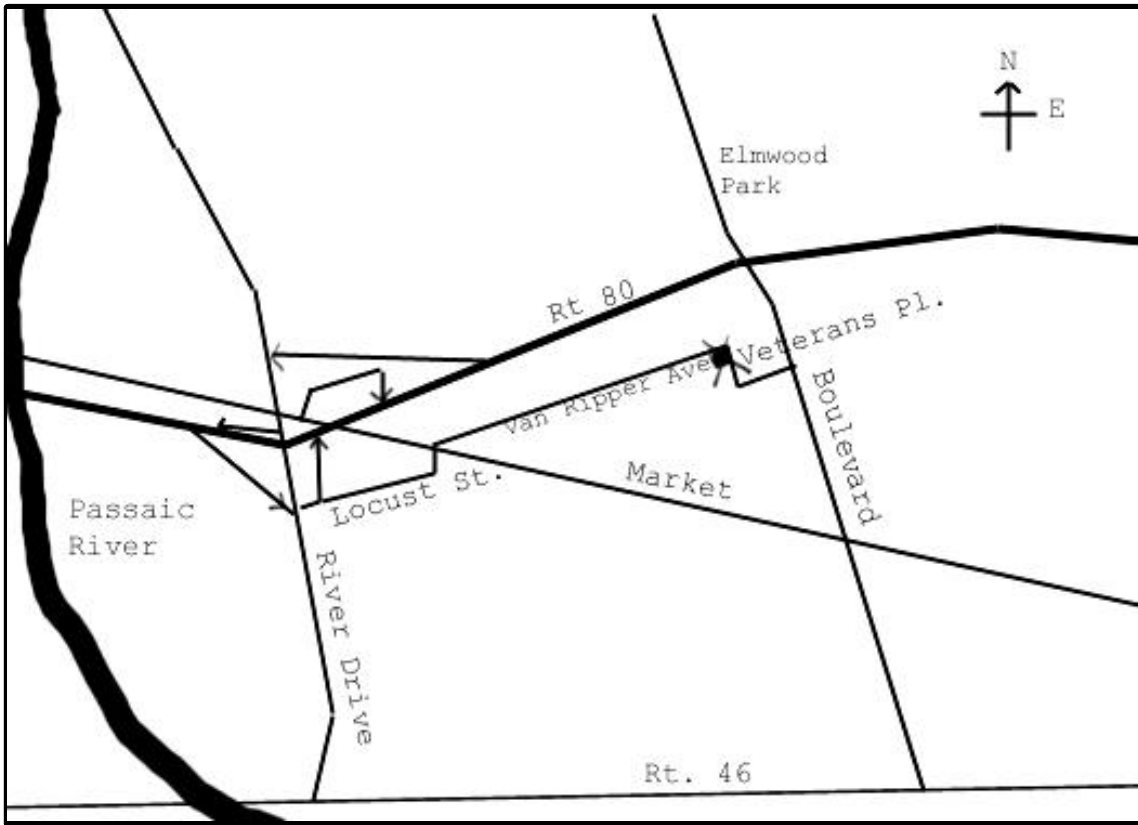

VFW Hall, Elmwood Park, NJ

6 Veterans Place
Elmwood Park, NJ, 07407

From 80E:

exit 61 (507/Garfield/Elmwood Park); left at light at end of ramp (River Drive); right at next light onto Market St.(under Rte 80). Go under Rte80 again, and make an immediate left onto Van Ripper. Make the 5th right onto Veterans Place--VFW is on the corner.

From 80W:

exit 61 (507/Garfield/Elmwood Park); left at light at end of ramp onto River Drive; immediate left at light onto Market St; go under Rte80 again, and make an immediate left onto Van Ripper. Make the 5th right onto Veterans Place--VFW is on the corner.

Rte 46 East or West:

turn onto Boulevard (North--away from Garfield); go through 1 light (Market St) and take next left onto Veteran's Place (if you miss Veteran's Place, make the next left onto Van Ripper); VFW is 1 block up on corner.